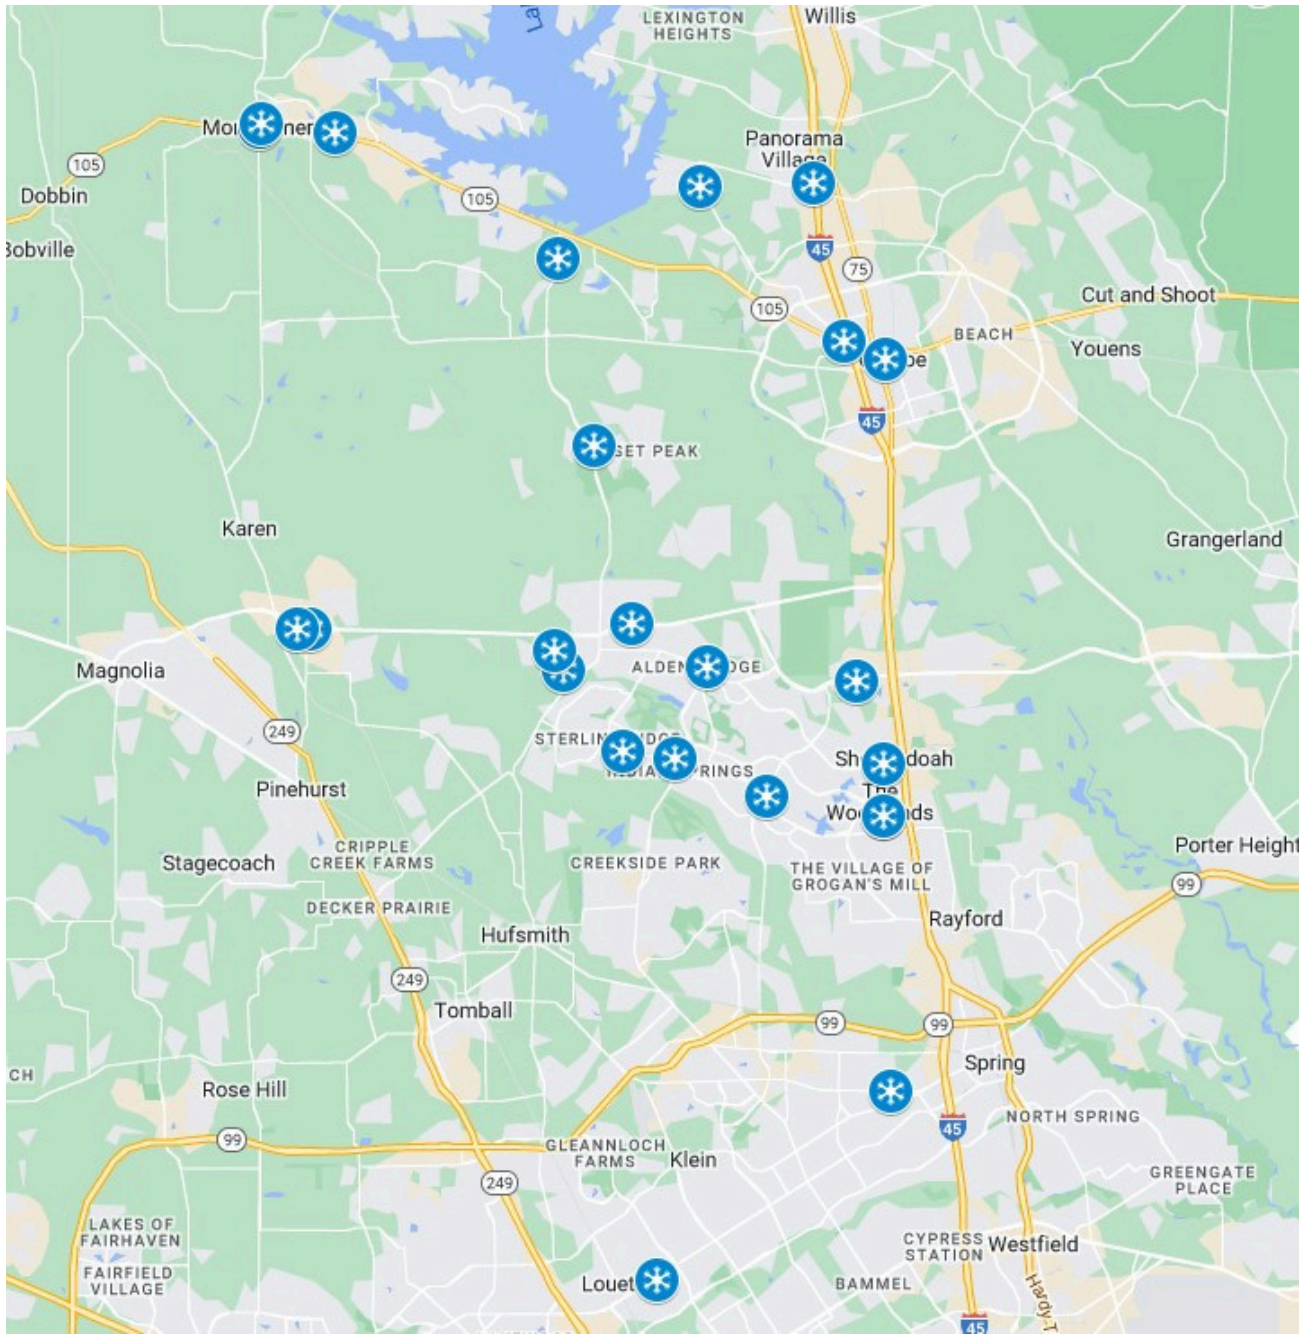

10% off your order

**GRAZE CRAZE OF THE WOODLANDS**  
1500 Research Forest Dr. Ste 110  
Shenandoah

20% off your order

**SPRING ROLLING**  
13740 Jordan Lewis Way, Unit 100  
Magnolia

15% off your order

**THE EMERGENCY CENTER**  
4019 I-45 N, Ste 100  
Conroe,

**THE EVERSTEAD AT CONROE**  
7711 Longmire Rd  
Conroe

Tag us on social media for \$10 gift card!

Complete 10+ squares and email a pic of your form to

[info@northhoustonmoms.com](mailto:info@northhoustonmoms.com) to be entered to WIN 1 of our 3 GIVEAWAYS!

North Houston Moms

# DESIGNATED ELF STATIONS

Use our curated Google Map

Complete 10+ squares and email a pic of your form to [info@northhoustonmoms.com](mailto:info@northhoustonmoms.com) to be entered to WIN 1 of our 3 GIVEAWAYS!